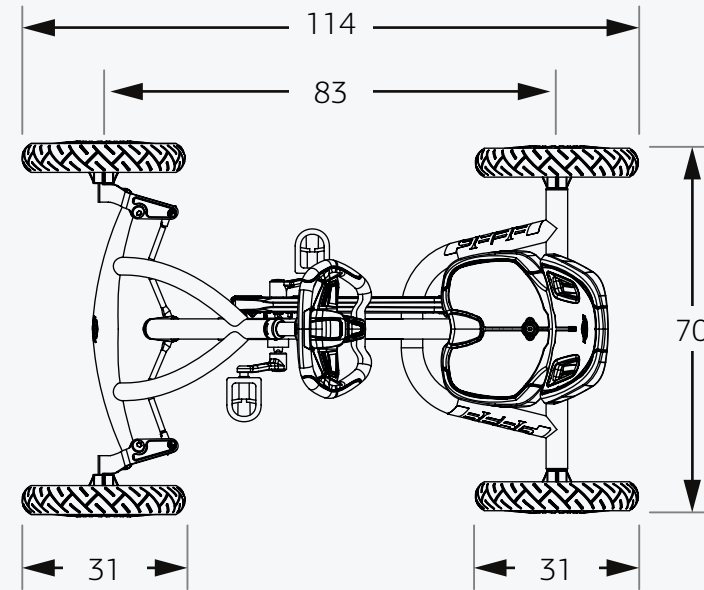

## BERG BUDDY DATA

*Great performance, great adventures*

The following data is applicable on all Buddy versions.

\* All dimensions in cm

### Physical characteristics

Length	114 cm
Width	70 cm
Height	59 cm