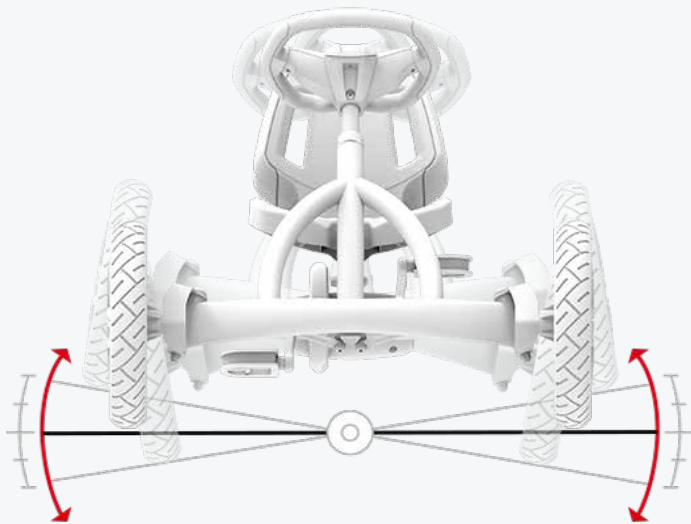

Experience years of
carefree fun!