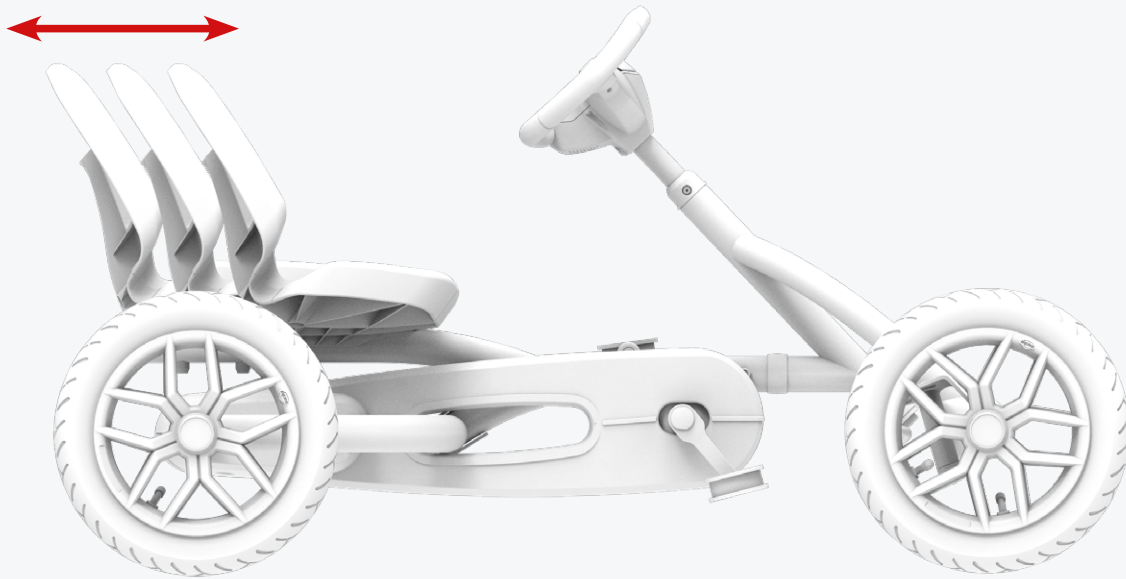

## BERG BUDDY

*Great performance, great adventures*

You will have the best adventures with your BERG Buddy. This cool go-kart is stable and safe. You will remain firmly on the ground even when going round the sharpest corners.

Discover the world with this cool go-kart! You won't need to worry about a thing during your adventures, because the BERG Buddy meets all safety requirements. The BFR-system enables you to go tearing around easily. The BERG Buddy will grow with you so you will have fun for a long time to come.

The BERG Buddy includes the following features that make it much safer and offer more fun.

*Experience years of  
**carefree** fun!*

## 1. ROBUST FRAME

The BERG Buddy will give you years of outdoor fun. This go-kart has a robust metal frame that can take a beating.

Also, the adjustable seat allows you to get into the ideal position in the BERG Buddy.