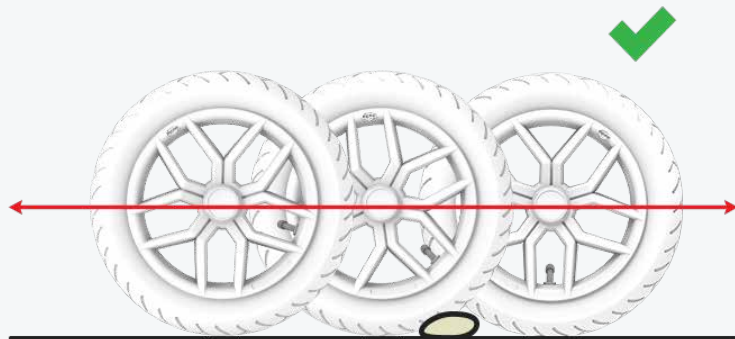

Experience years of
carefree fun!