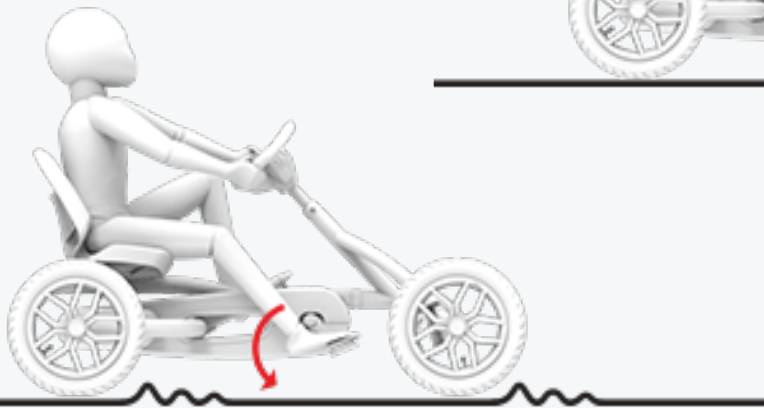

Experience years of
carefree fun!