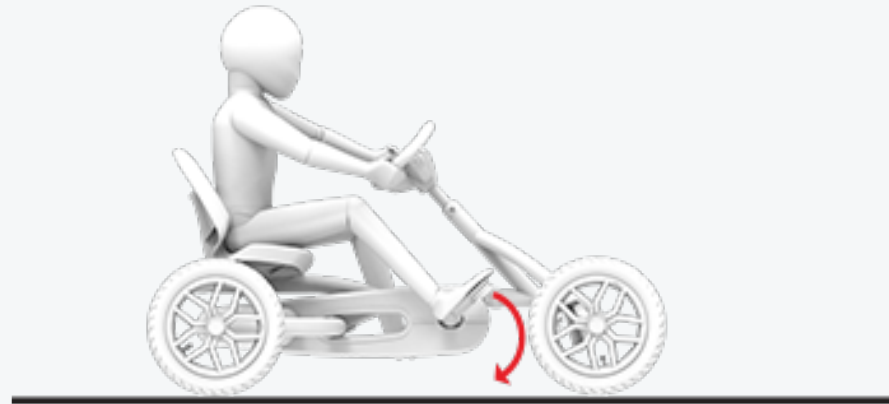

Experience years of
carefree fun!