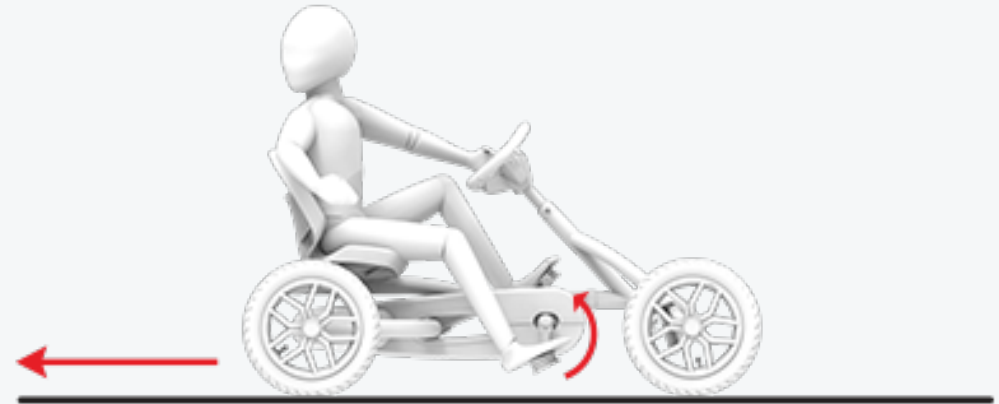

Experience years of
carefree fun!